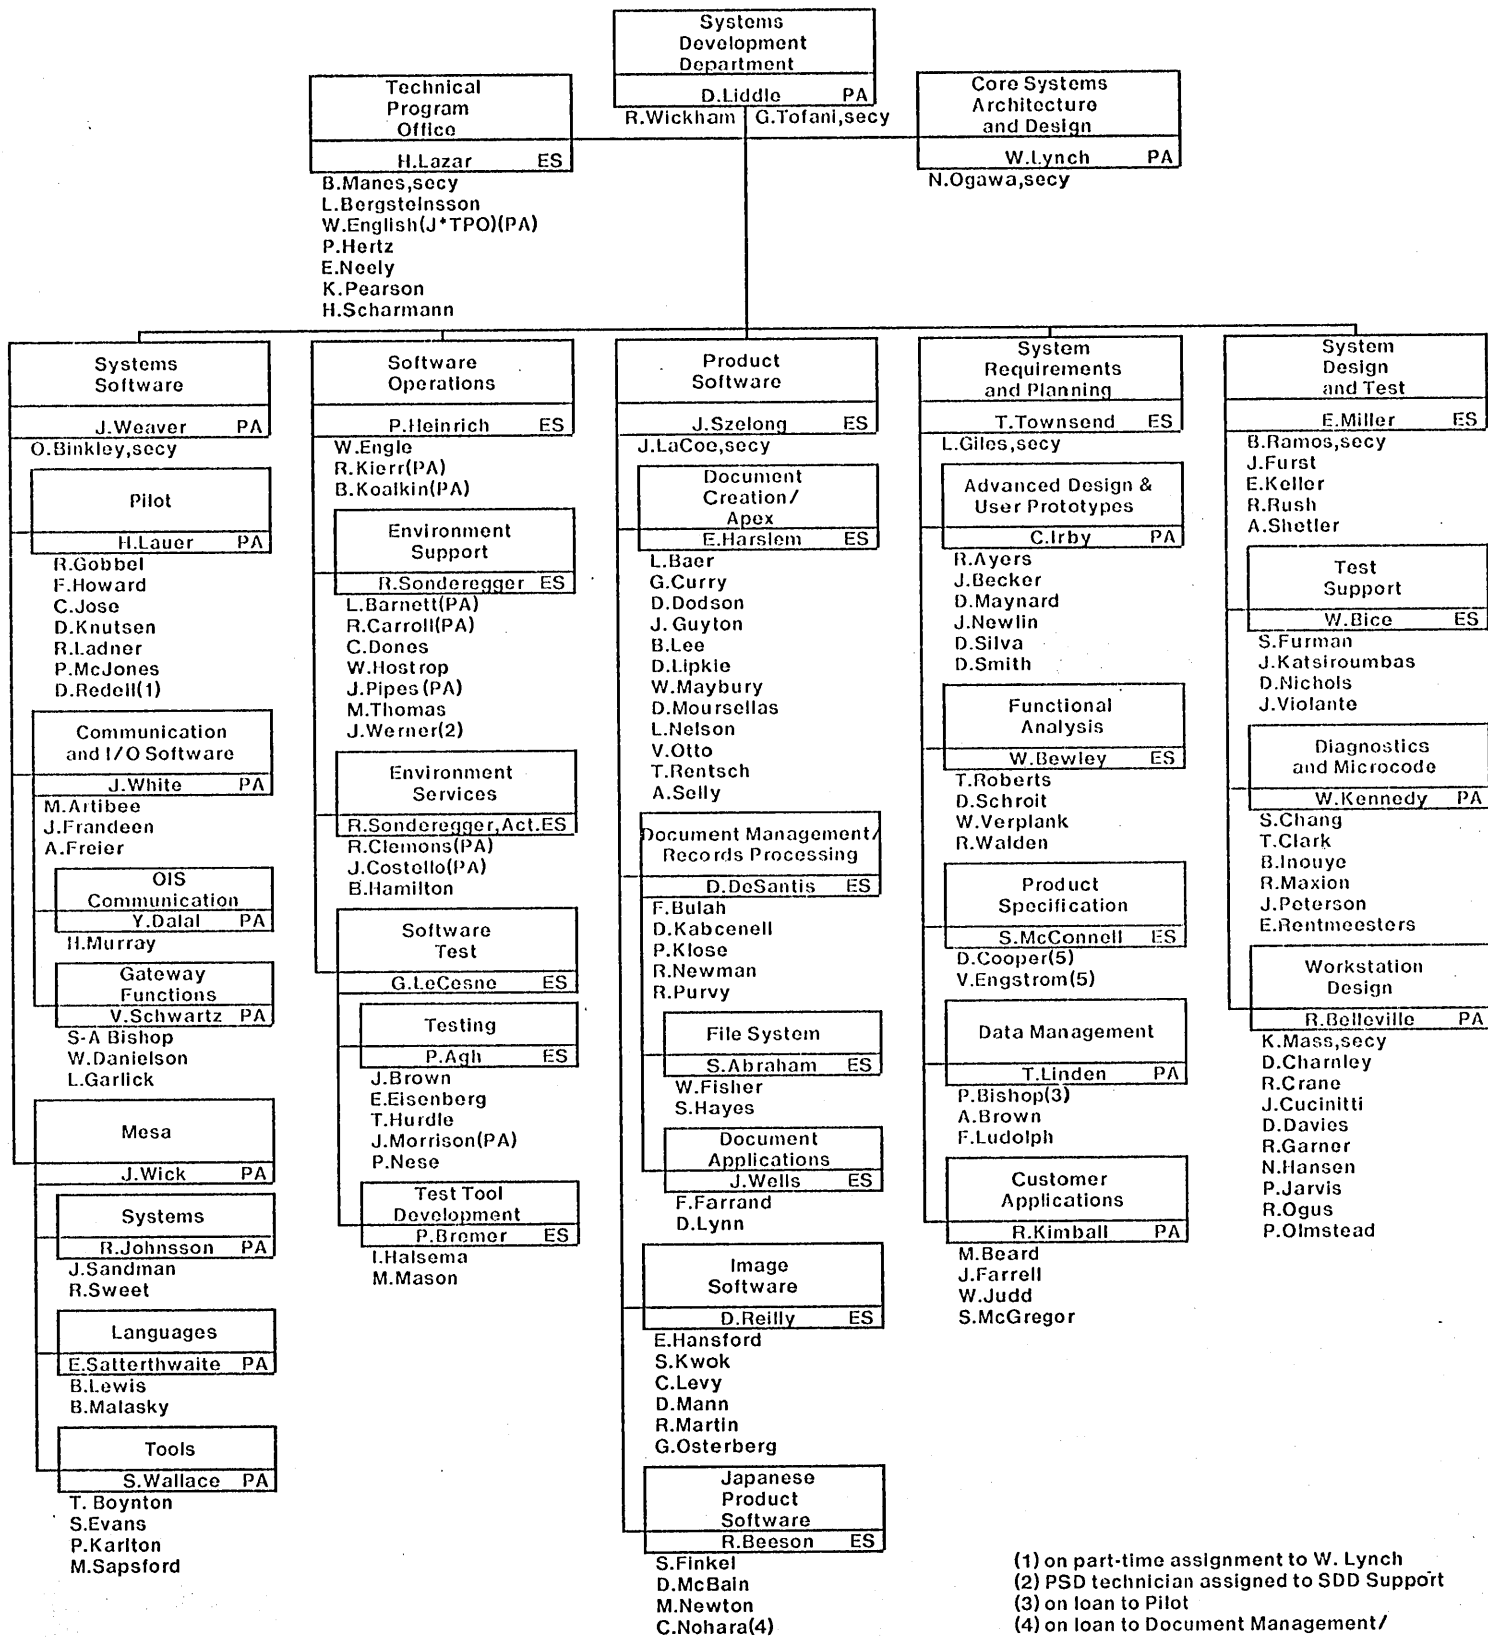

**XEROX BUSINESS SYSTEMS
SYSTEMS DEVELOPMENT DEPARTMENT
El Segundo (ES) and Palo Alto (PA)
(October 31, 1979)**

(1) on part-time assignment to W. Lynch
 (2) PSD technician assigned to SDD Support
 (3) on loan to Pilot
 (4) on loan to Document Management/ Records Processing
 (5) on loan to Marketing